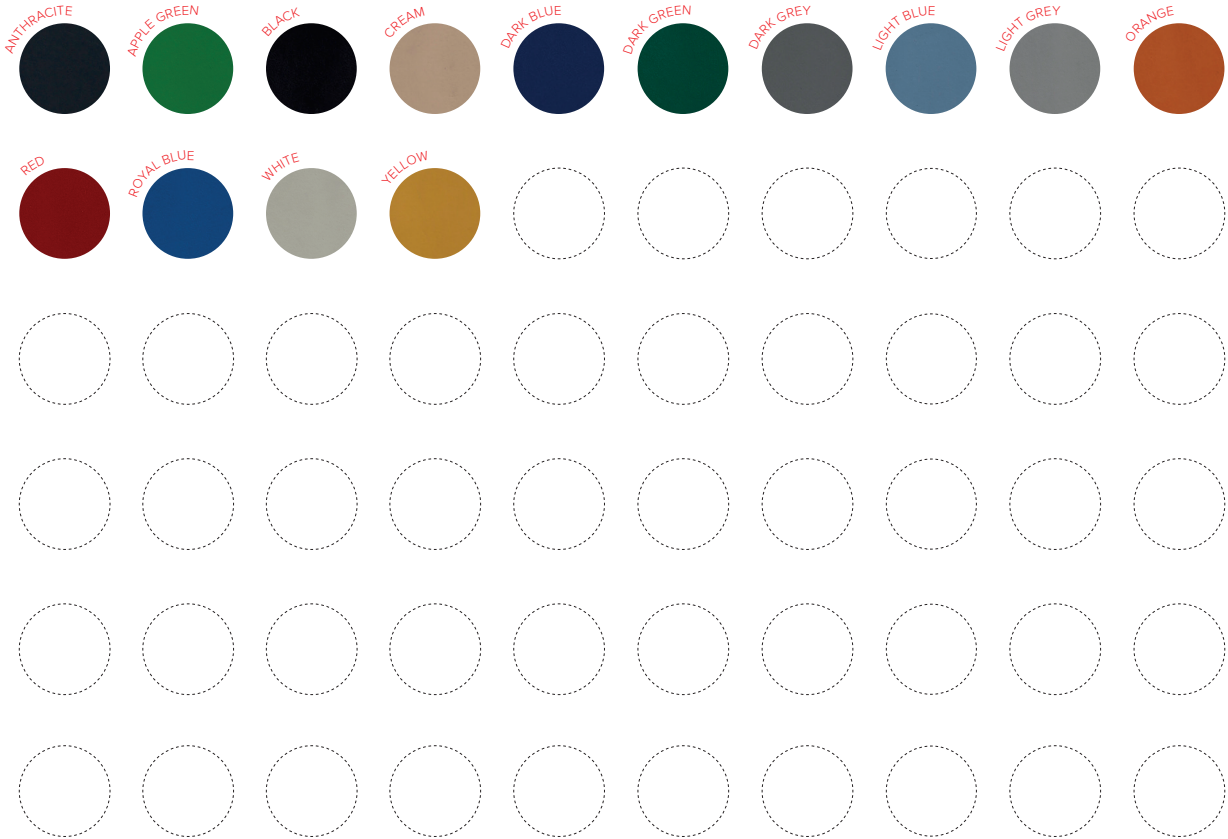

# COLOURS

## // SMOOTH VINYL

VERSION 1.0 | SKU: SMV01

**Materials**

Flooring	Vinyl	Orange	-
		Red	-
		Royal Blue	-
		White	-
		Yellow	-

**Colours**

Anthracite	-
Apple Green	-
Black	-
Cream	-
Dark Blue	-
Dark Green	-
Dark Grey	-
Light Blue	-
Light Grey	-

Colour matching is approximate