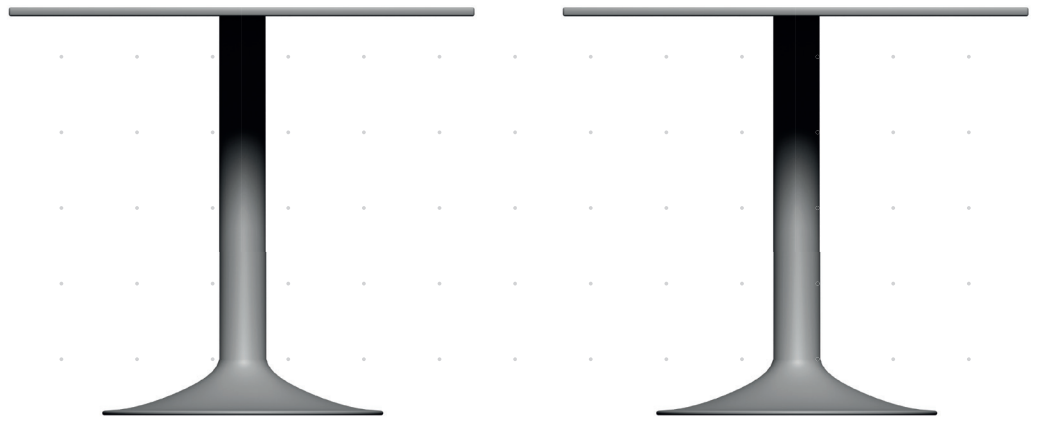

## DATASHEET // COLUMBIA 70 SQUARE

VERSION 1.0 | SKU: NT28-WH | NT28-BL

VISUAL

// COLUMBIA 70 SQUARE

VERSION 1.0 | SKU: NT28-WH | NT28-BL

Great design and functional for any occasion. Also available in both square and smaller diameter.

## // COLUMBIA 70 SQUARE

VERSION 1.0 | SKU: NT28-WH | NT28-BL

### Dimensions (cm)

Length / Depth	80
Width	80
Height	70