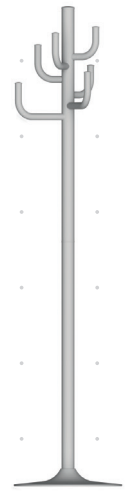

VISUAL

// ACRI

VERSION 1.0 | SKU: MS40-WH

Inspired by nature, the Acri combines function with modernism and portrays a contemporary design. Crafted from white coated metal, a tall column continues into a circular base which adds stability to the stand. Multiple hooks spread-out at the top to give the illusion of a tree. Ideal for hallways, welcome and reception areas.

SPECIFICATION

// ACRI

VERSION 1.0 | SKU: MS40-WH

Dimensions (cm)

Diameter	60
Height	158

Features

Stackable	-
Swivel	-
Lockable	-
Linkable	-
Illuminated	-
LED	-
Customizable	-
Has Plug	-

COLOURS

// ACRI

VERSION 1.0 | SKU: MS40-WH

Materials

Frame Laquered Metal

Colours

White -

Colour matching is approximate

XPECT