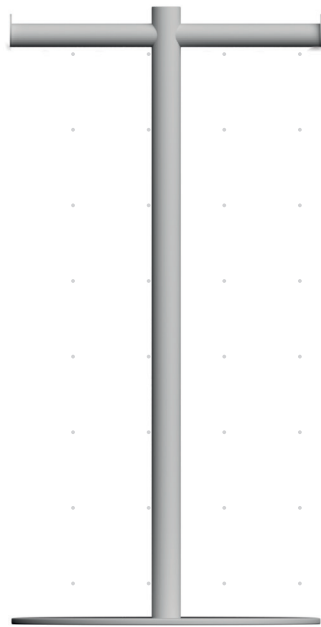

VISUAL

// TERMOLI

VERSION 1.0 | SKU: MS29

Our Termoli is an excellent choice for those looking for a carrier bag stand. Featuring a chrome plated metal stand with extended arms, the Termoli can be used at the front of exhibition halls or events to hold either badges or bags with items in to give away to visitors.

SPECIFICATION

// TERMOLI

VERSION 1.0 | SKU: MS29

Dimensions (cm)

Diameter	44
Height	80

Features

Stackable	-
Swivel	-
Lockable	-
Linkable	-
Illuminated	-
LED	-
Customizable	-
Has Plug	-

COLOURS

// TERMOLI

VERSION 1.0 | SKU: MS29

Materials

Frame Stainless Steel

Colours

Chrome -

Colour matching is approximate

XPECT