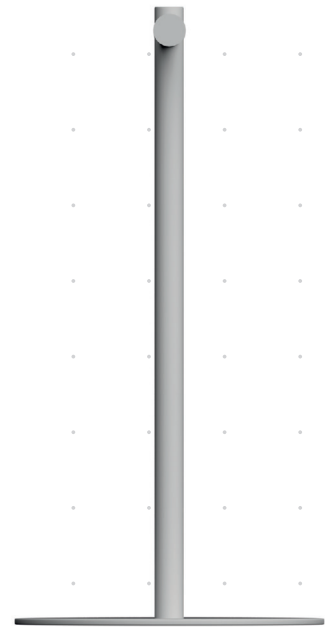

VISUAL

// TERMOLI

VERSION 1.0 | SKU: MS29

Our Termoli is an excellent choice for those looking for a carrier bag stand. Featuring a chrome plated metal stand with extended arms, the Termoli can be used at the front of exhibition halls or events to hold either badges or bags with items in to give away to visitors.

SPECIFICATION

// TERMOLI

VERSION 1.0 | SKU: MS29

Dimensions (cm)

Diameter	44
Height	80

Features

Stackable	-
Swivel	-
Lockable	-
Linkable	-
Illuminated	-
LED	-
Customizable	-
Has Plug	-

COLOURS

// TERMOLI

VERSION 1.0 | SKU: MS29

Materials

Frame Stainless Steel

Colours

Chrome -

Colour matching is approximate

XPECT