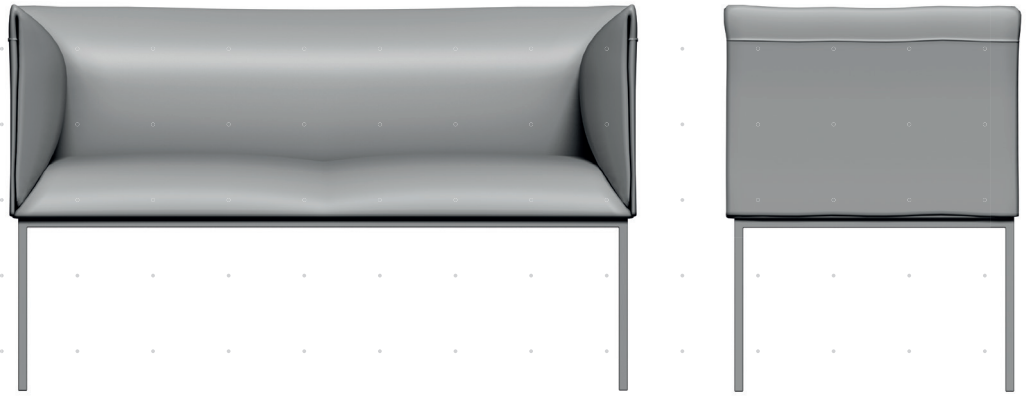

## DATASHEET // SHARP II

VERSION 1.0 | SKU: EF28-GR

VISUAL  
// SHARP II

VERSION 1.0 | SKU: EF28-GR

A comfortable sofa that is suitable for many events or exhibitions.

### Dimensions (cm)

Length / Depth	56
Width	120
Height	74
Seat height	45