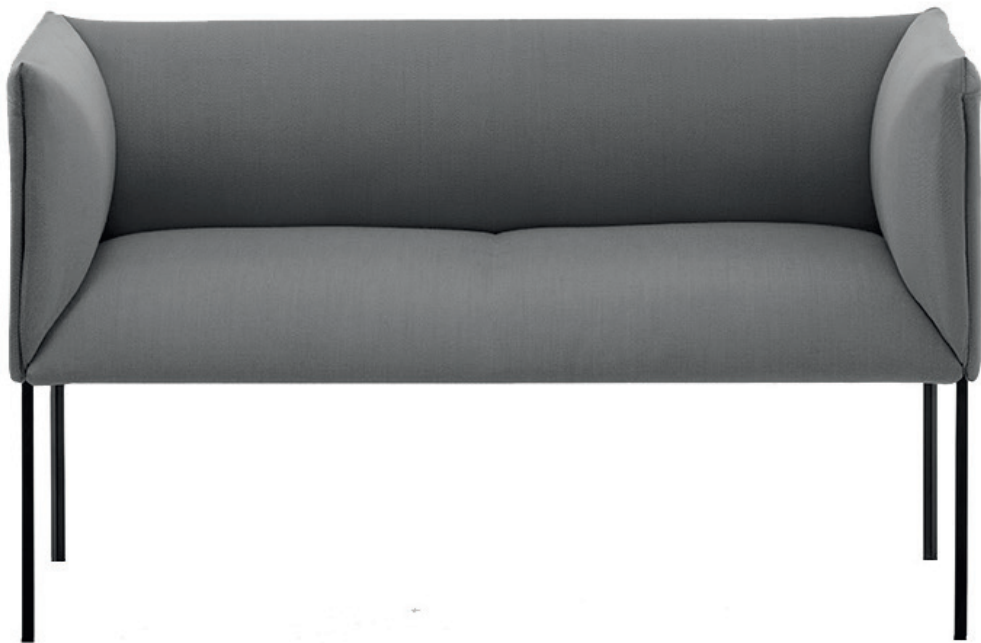

## DATASHEET // SHARP II

VERSION 1.0 | SKU: EF28-GR

VISUAL  
// SHARP II

VERSION 1.0 | SKU: EF28-GR

A comfortable sofa that is suitable for many events or exhibitions.

### Dimensions (cm)

Length / Depth	56
Width	120
Height	74
Seat height	45