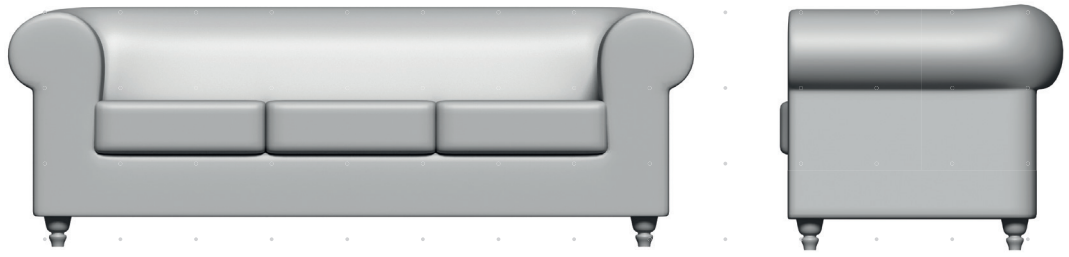

## DATASHEET

// CHESTER III

VERSION 1.0 | SKU: EF26-BL

VISUAL  
// CHESTER III

VERSION 1.0 | SKU: EF26-BL

A black three-seater chesterfield for a traditional setting.

### Dimensions (cm)

Length / Depth	82
Width	203
Height	71
Seat height	45