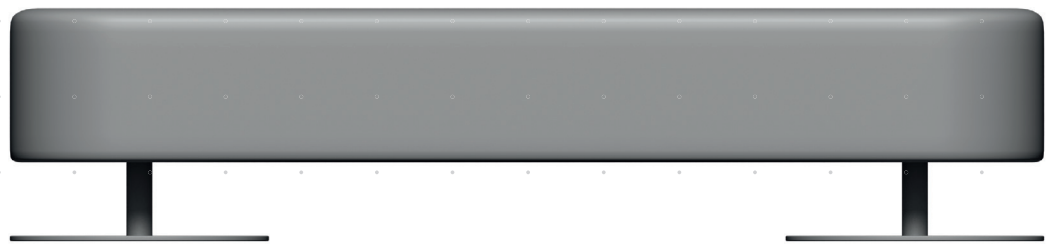

# VISUAL

// RIMINI

VERSION 1.0 | SKU: BE01-WH | BE01-CH | BE01-MI

A popular 4 seater comfortable bench.

## // RIMINI

VERSION 1.0 | SKU: BE01-WH | BE01-CH | BE01-MI

### Dimensions (cm)

Length / Depth	45
Width	200
Height	45
Seat height	45

### Features

Stackable	-
Swivel	-
Lockable	-
Linkable	-
Illuminated	-
LED	-
Customizable	-
Has Plug	-